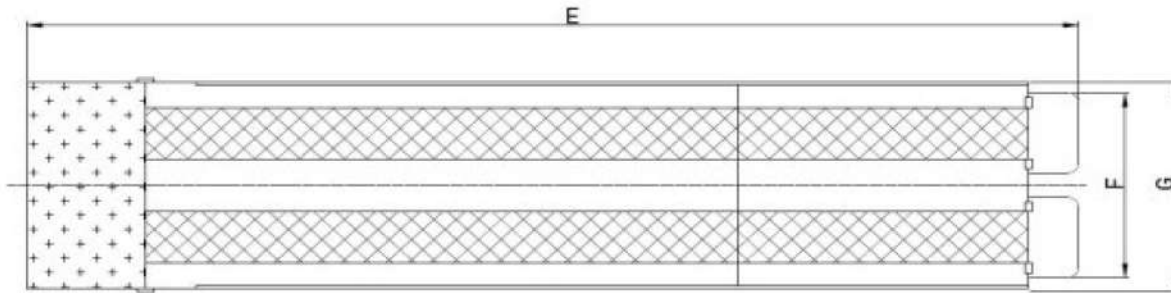

MOVABLE DOCK RAMP-10TON

Specifications

Mode	Capacity(KG)	A	B	C	D	E	F	G	H	I	J
Y6-0.8	6000	7000	2200	1000	300	10500	2000	2080	1000	400	1800
Y10-0.8	10000	7500	2400	1000	300	11200	2000	2080	1000	400	1800

Model Side View

Model Top View