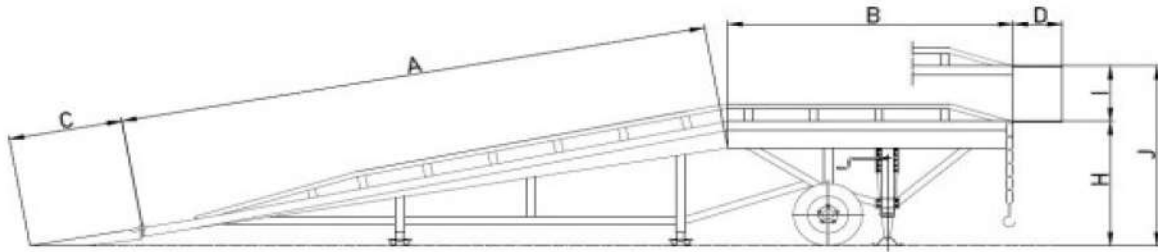

MOVABLE DOCK RAMP-10TON

Specifications

Mode	Capacity(KG)	A	B	C	D	E	F	G	H	I	J
Y6-0.8	6000	7000	2200	1000	300	10500	2000	2080	1000	400	1800
Y10-0.8	10000	7500	2400	1000	300	11200	2000	2080	1000	400	1800

Model Side View

Model Top View